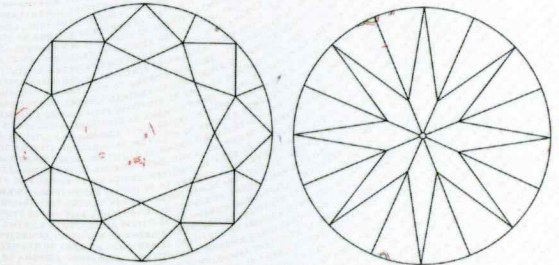

GIA®

GIA REPORT

6177111849

Verify this report at gia.edu

GIA DIAMOND GRADING REPORT

April 09, 2015
 GIA Report Number 6177111849
 Shape and Cutting Style Round Brilliant
 Measurements 5.90 - 5.94 x 3.40 mm

GRADING RESULTS

Carat Weight 0.73 carat
 Color Grade G
 Clarity Grade VS2
 Cut Grade Good

ADDITIONAL GRADING INFORMATION

Polish Good
 Symmetry Very Good
 Fluorescence None
Comments: Additional clouds, pinpoints and surface graining are not shown.

PROPORTIONS

Profile to actual proportions

CLARITY CHARACTERISTICS

KEY TO SYMBOLS*

- Feather
- Crystal
- Cloud
- Needle
- Indented Natural
- Natural

* Red symbols denote internal characteristics (inclusions). Green or black symbols denote external characteristics (blemishes). Diagram is an approximate representation of the diamond, and symbols shown indicate type, position, and approximate size of clarity characteristics. All clarity characteristics may not be shown. Details of finish are not shown.