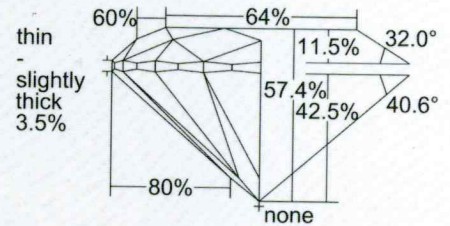

GIA®

GIA REPORT

6177111849

Verify this report at gia.edu

GIA DIAMOND GRADING REPORT

April 09, 2015
 GIA Report Number 6177111849
 Shape and Cutting Style Round Brilliant
 Measurements 5.90 - 5.94 x 3.40 mm

GRADING RESULTS

Carat Weight 0.73 carat
 Color Grade G
 Clarity Grade VS2
 Cut Grade Good

ADDITIONAL GRADING INFORMATION

Polish Good
 Symmetry Very Good
 Fluorescence None
Comments: Additional clouds, pinpoints and surface graining are not shown.

PROPORTIONS

Profile to actual proportions

CLARITY CHARACTERISTICS

KEY TO SYMBOLS*

- Feather
- Crystal
- Cloud
- Needle
- Indented Natural
- Natural

* Red symbols denote internal characteristics (inclusions). Green or black symbols denote external characteristics (blemishes). Diagram is an approximate representation of the diamond, and symbols shown indicate type, position, and approximate size of clarity characteristics. All clarity characteristics may not be shown. Details of finish are not shown.